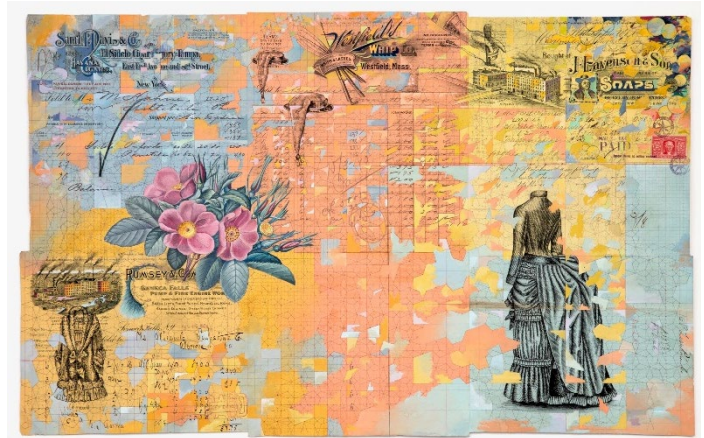

# SUSQUEHANNA ART MUSEUM

AT THE MARTY AND TOM PHILIPS FAMILY ART CENTER

## **LIES & REDACTIONS OFFERS A NEW VISION AT SAM**

**Harrisburg, PA** – *Lies and Redactions: A Survey*, Susquehanna Art Museum's newest exhibition, features work by Doug Navarra from 2006–2021. Spanning numerous distinct series in Navarra's career, this extended investigation of mark-making has evolved to include historic found documents, bold minimalistic redactions, and layered geometric patterns.

Early pieces on view highlight Navarra's integration of found documents into his drawing and painting practice. *"When my personal history as a 21st century artist is added to a 150-year-old piece of paper, it transforms the context of the page from a minor historical record into a contemporary and self-expressive work of art."*

The progression of the found document pieces demonstrates the artist's ability to work collaboratively with the past by navigating the marks already found on the documents themselves. Navarra's recent work shifts away from the inclusion of historic documents and highlights the possibilities of abstraction using redaction marks. Rather than adding to historic works, the artist is abstracting a surface by removing it from view.